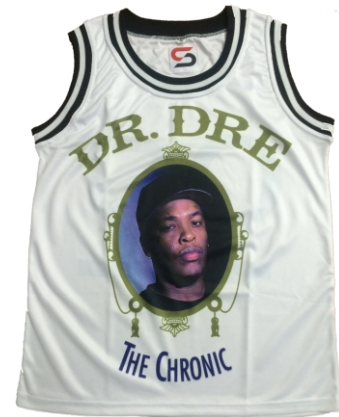

AZ-2-019
BASKET BALL SHORT
 100% POLYESTER MESH DRIFIT

AZ-2-022
BASKET BALL SHIRT
 100% POLYESTER MESH DRIFIT

AZ-2-021
BASKET BALL SHIRT
 100% POLYESTER MESH DRIFIT

AZ-2-024
BASKET BALL SHIRT
 100% POLYESTER MESH DRIFIT

AZ-2-023
BASKET BALL SHIRT
 100% POLYESTER MESH DRIFIT

AZ-2-026
BASKET BALL SHIRT
100% POLYESTER MESH DRIFIT

AZ-2-025
BASKET BALL SHIRT
100% POLYESTER MESH DRIFIT

AZ-2-028
BASKET BALL SHIRT
100% POLYESTER MESH DRIFIT

AZ-2-027
BASKET BALL SHIRT
100% POLYESTER MESH DRIFIT

AZ-2-030
BASKET BALL SHIRT
100% POLYESTER MESH DRIFIT

AZ-2-029
BASKET BALL SHIRT
100% POLYESTER MESH DRIFIT

AZ-2-032
BASE BALL JERSEY
 100% POLYESTER SPEEDO